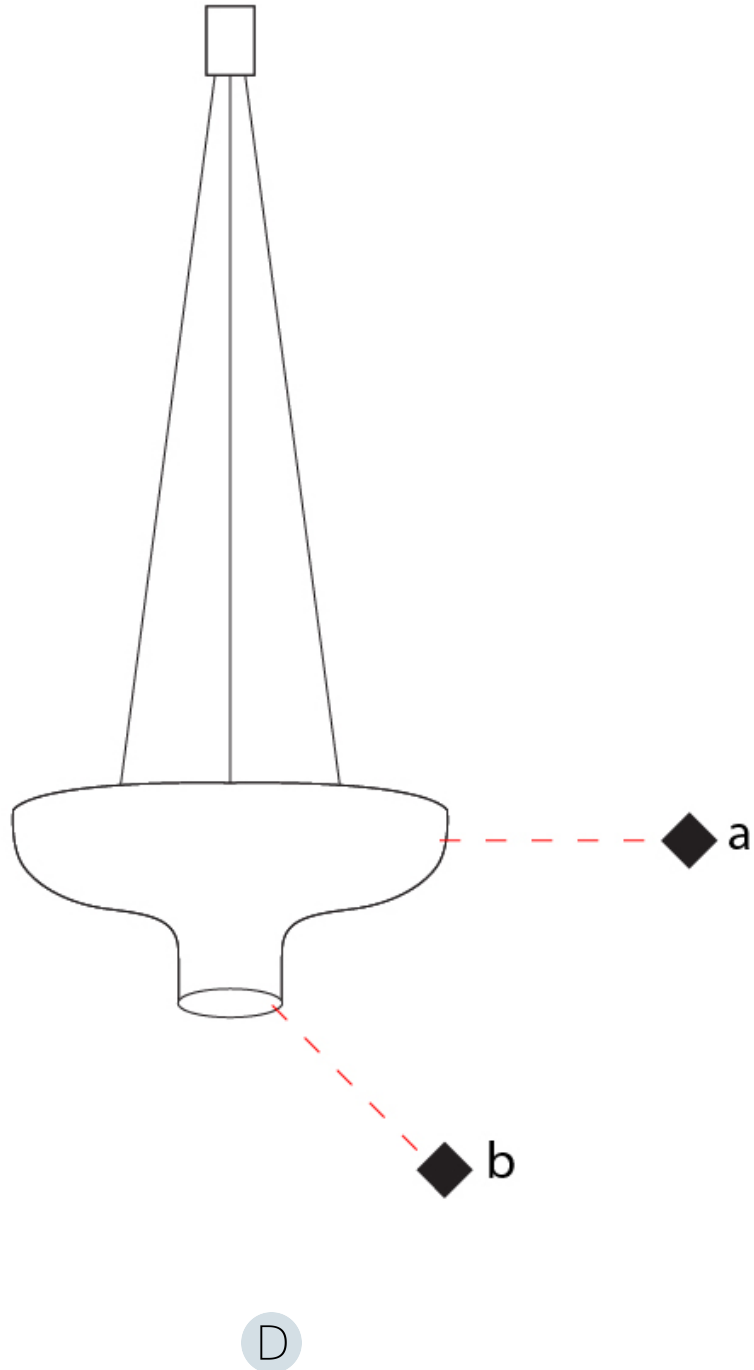

DUETTO SUSPENSION

D41048-

PROJECT _____

TYPE _____

SPECIFIER _____

QUANTITY _____

DATE _____